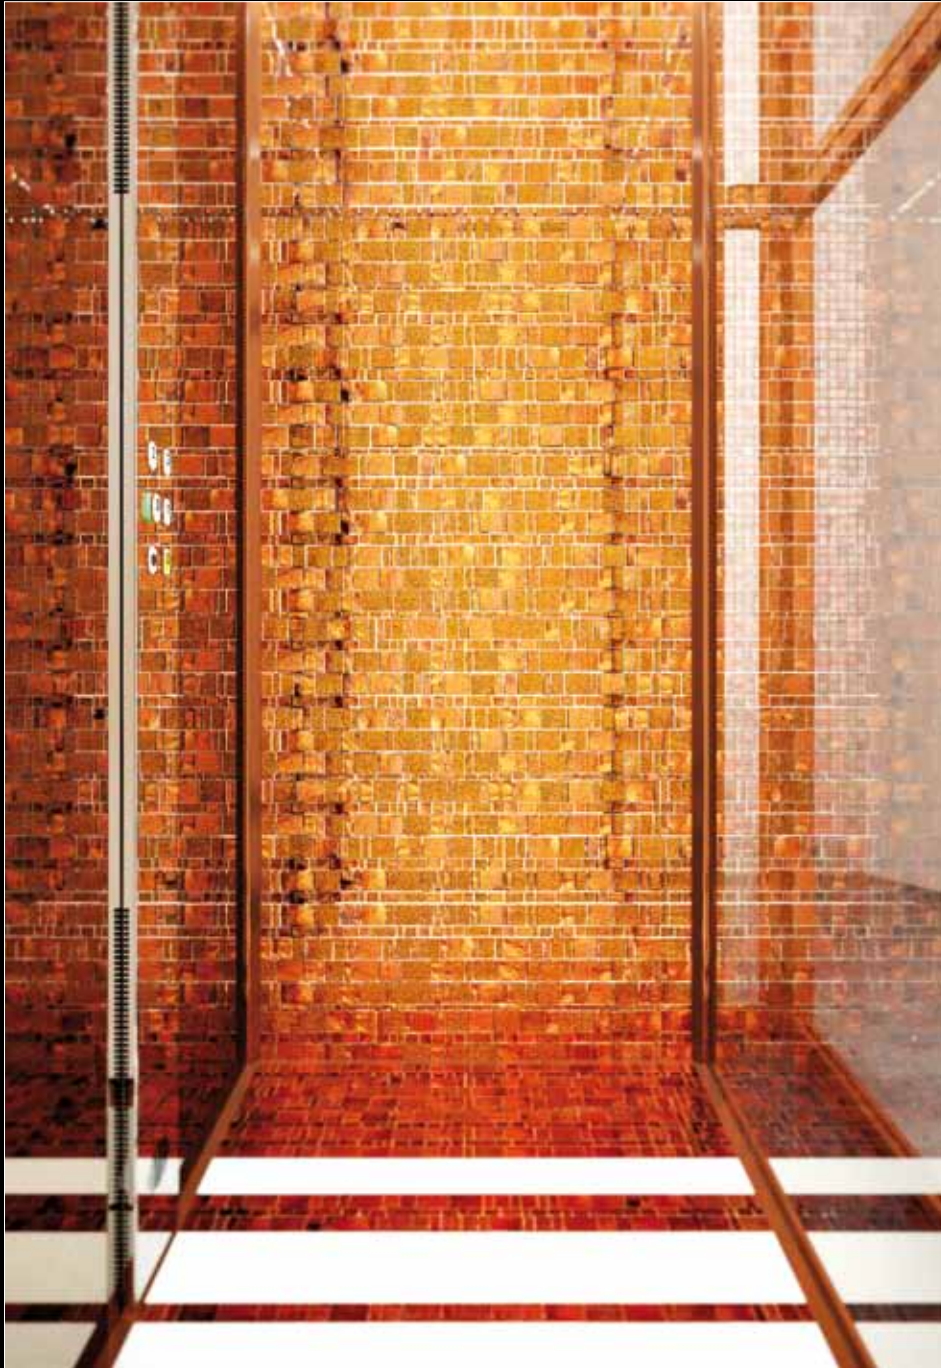

by trend
trend-group.com

The Charm of Mosaics

B+Unique with the mosaics from Liberty Collection created by Trend Group, the masters of mosaic since 2000.

The sophisticated harmony of Art Deco' inspired the cab interior décor of the DomusLift® – a combination of glossy and matt tiles cut in different sizes, showing an innovative approach in laying mosaics.

Liberty is available in different colors, you can choose from and create your own combination.

Satisfy your inner designer and live your dream.